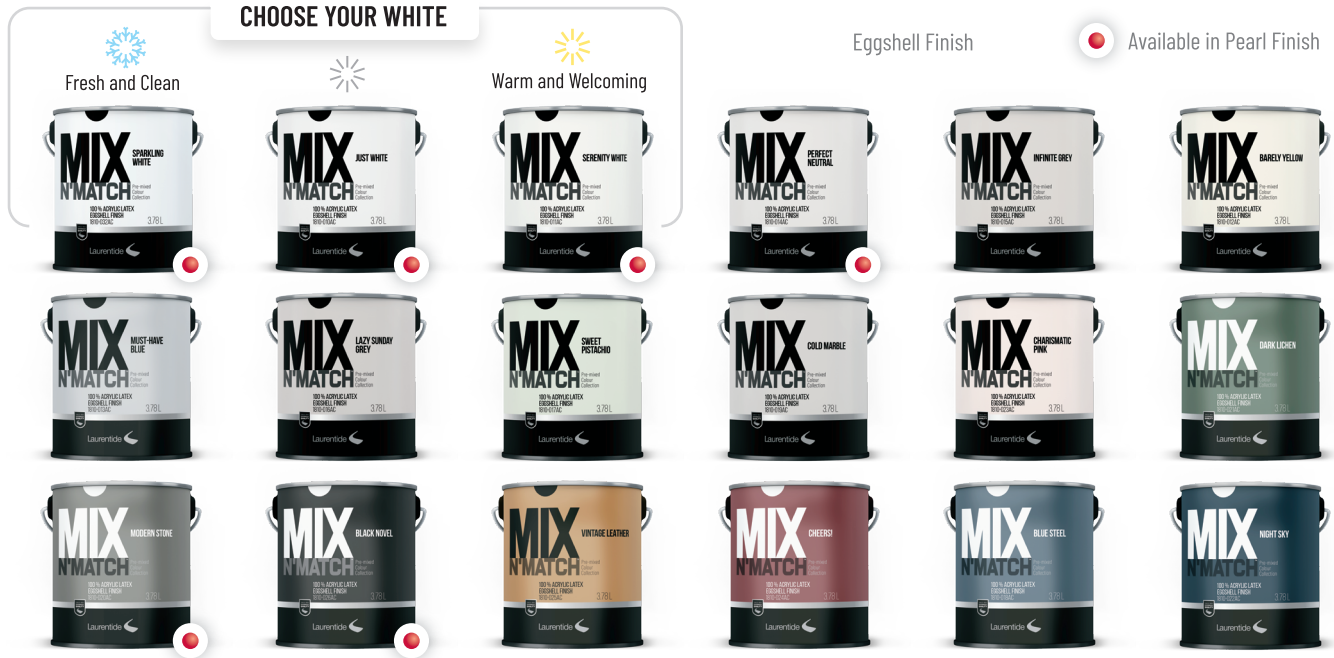

Congratulations on your purchase!

Exclusive 100% acrylic latex **MIXN'MATCH™** Pre-mixed Colour Collection. All colours have been specifically designed and calibrated to blend together harmoniously, resulting in flawless colour combination for every room. You just need to **MIXN'MATCH™**.

CREATE THE PERFECT REFLECTION OF YOUR STYLE USING OUR TIMELESS 18 COLOURS CORE PALETTE.

MAKE A STATEMENT WITH BOLDER AND DYNAMIC COLOURS WITH OUR 5 DECO+ COLOUR PALETTE

MIXN'MATCH™

Pre-mixed Colour Collection by Laurentide Paint